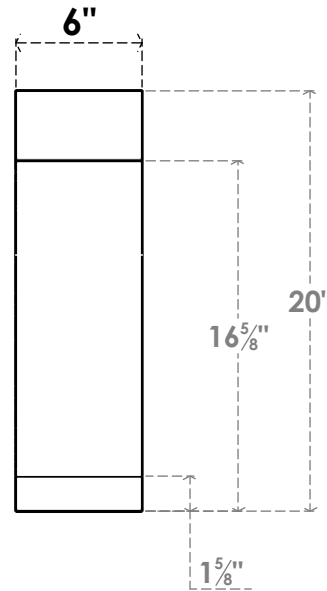

ITEM NUMBER: BRCPC060X08000X20000IMP

6"W X 8"D X 20"H IMPERIAL ARCHITECTURAL GRADE PVC CLOSED KNEE BRACE

SIDE PROFILE

FRONT PROFILE

ISOMETRIC

EKENA MILLWORK
 2300 WEST MAIN ST.
 CLARKSVILLE, TX 75426
 TOLL FREE: 866-607-0453
 WWW.EKENAMILLWORK.COM

NOTES

1. INSTALLATION TO BE COMPLETED IN ACCORDANCE WITH MANUFACTURER'S SPECIFICATIONS.
2. DRAWING MAY NOT BE TO SCALE
3. THIS DRAWING IS INTENDED FOR DESIGN AND PLANNING PURPOSES ONLY.
4. ALL INFORMATION CONTAINED HEREIN WAS CURRENT AT THE TIME OF DEVELOPMENT BUT MUST BE REVIEWED AND APPROVED BY THE PRODUCT MANUFACTURER TO BE CONSIDERED ACCURATE.
5. ARCHITECTURAL GRADE PVC PRODUCTS ARE MADE FROM EXPANDED CELLULAR PVC AND COME NATURALLY WHITE BUT MAY BE PAINTED