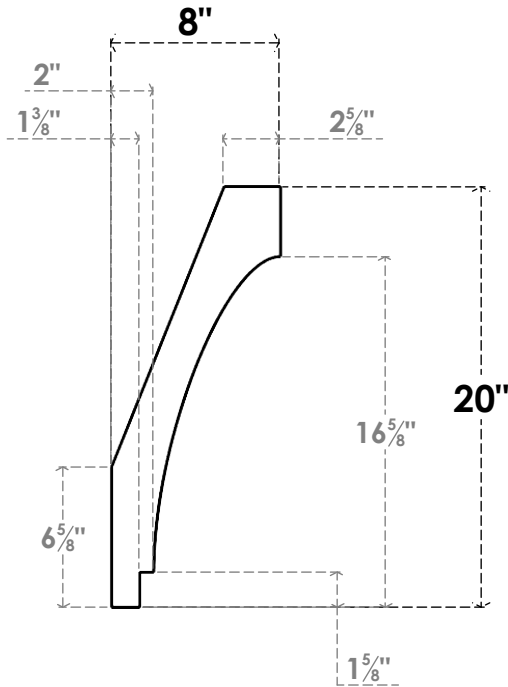

ITEM NUMBER: BRCPC060X08000X20000IMP

6"W X 8"D X 20"H IMPERIAL ARCHITECTURAL GRADE PVC CLOSED KNEE BRACE

SIDE PROFILE

FRONT PROFILE

ISOMETRIC

EKENA MILLWORK
 2300 WEST MAIN ST.
 CLARKSVILLE, TX 75426
 TOLL FREE: 866-607-0453
 WWW.EKENAMILLWORK.COM

NOTES

1. INSTALLATION TO BE COMPLETED IN ACCORDANCE WITH MANUFACTURER'S SPECIFICATIONS.
2. DRAWING MAY NOT BE TO SCALE
3. THIS DRAWING IS INTENDED FOR DESIGN AND PLANNING PURPOSES ONLY.
4. ALL INFORMATION CONTAINED HEREIN WAS CURRENT AT THE TIME OF DEVELOPMENT BUT MUST BE REVIEWED AND APPROVED BY THE PRODUCT MANUFACTURER TO BE CONSIDERED ACCURATE.
5. ARCHITECTURAL GRADE PVC PRODUCTS ARE MADE FROM EXPANDED CELLULAR PVC AND COME NATURALLY WHITE BUT MAY BE PAINTED